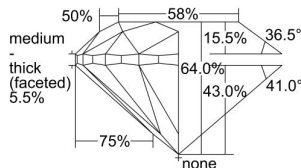

GIA®

FACSIMILE

GIA REPORT 6227558773

Verify this report at GIA.edu

GIA NATURAL DIAMOND DOSSIER®

July 28, 2022
GIA Report Number 6227558773
Shape and Cutting Style ..... Round Brilliant
Measurements ..... 4.94 - 4.99 x 3.18 mm

GRADING RESULTS

Carat Weight ..... 0.50 carat
Color Grade ..... D
Clarity Grade VS1
Cut Grade ..... Very Good

ADDITIONAL GRADING INFORMATION

Polish ..... Excellent
Symmetry ..... Very Good
Fluorescence ..... Medium Blue
Clarity Characteristics..... Indented Natural, Pinpoint
Inscription(s): GIA 6227558773

PROPORTIONS

Profile to actual proportions

GRADING SCALES

GIA COLOR SCALE	GIA CLARITY SCALE	GIA CUT SCALE	
D	FLAWLESS	EXCELLENT	
E	INTERNALLY FLAWLESS		
F		VVS₁	VERY GOOD
G	VVS₂		
H	VS₁	GOOD	
I	VS₂		
J	SI₁	FAIR	
K	SI₂		
L	I₁	POOR	
M	I₂		
N	I₃		
O			
P			
Q			
R			
S			
T			
U			
V			
W			
X			
Y			
Z