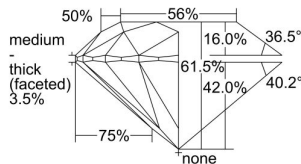

GIA®

FACSIMILE

GIA REPORT

7443461786

Verify this report at GIA.edu

GIA NATURAL DIAMOND DOSSIER®

August 24, 2022
GIA Report Number **7443461786**
Shape and Cutting Style ..... **Round Brilliant**
Measurements ..... **5.64 - 5.69 x 3.49 mm**

GRADING RESULTS

Carat Weight ..... **0.70 carat**
Color Grade ..... **G**
Clarity Grade **S12**
Cut Grade ..... **Very Good**

ADDITIONAL GRADING INFORMATION

Polish ..... **Excellent**
Symmetry ..... **Very Good**
Fluorescence ..... **None**
Clarity Characteristics ..... **Cloud, Crystal**
Inscription(s): **GIA 7443461786**

PROPORTIONS

Profile to actual proportions

GRADING SCALES

GIA COLOR SCALE	GIA CLARITY SCALE	GIA CUT SCALE	
D	FLAWLESS	EXCELLENT	
E	INTERNALLY FLAWLESS		
F		VVS₁	VERY GOOD
G	VVS₂		
H	VS₁	GOOD	
I	VS₂		
J	S1₁	FAIR	
K	S1₂		
L	I₁	POOR	
M	I₂		
N	I₃		
O			
P			
Q			
R			
S			
T			
U			
V			
W			
X			
Y			
Z