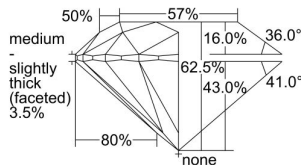

GIA®

FACSIMILE

GIA REPORT 1449832421

Verify this report at GIA.edu

GIA NATURAL DIAMOND DOSSIER®

September 28, 2022
GIA Report Number 1449832421
Shape and Cutting Style ..... Round Brilliant
Measurements ..... 5.03 - 5.08 x 3.16 mm

GRADING RESULTS

Carat Weight ..... 0.50 carat
Color Grade ..... F
Clarity Grade VS1
Cut Grade ..... Excellent

ADDITIONAL GRADING INFORMATION

Polish ..... Very Good
Symmetry ..... Very Good
Fluorescence ..... Strong Blue
Clarity Characteristics..... Crystal, Cloud, Feather, Pinpoint
Inscription(s): GIA 1449832421

PROPORTIONS

Profile to actual proportions