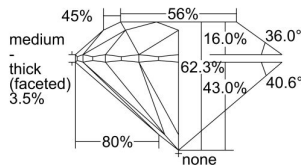

GIA®

FACSIMILE

GIA REPORT 2437845781

Verify this report at GIA.edu

GIA NATURAL DIAMOND DOSSIER®

June 28, 2022
GIA Report Number **2437845781**
Shape and Cutting Style ..... **Round Brilliant**
Measurements ..... **5.04 - 5.09 x 3.16 mm**

GRADING RESULTS

Carat Weight ..... **0.50 carat**
Color Grade ..... **E**
Clarity Grade **S11**
Cut Grade ..... **Very Good**

ADDITIONAL GRADING INFORMATION

Polish ..... **Excellent**
Symmetry ..... **Very Good**
Fluorescence ..... **None**
Clarity Characteristics..... **Crystal, Cloud, Feather**
Inscription(s): **GIA 2437845781**

PROPORTIONS

Profile to actual proportions

GRADING SCALES

GIA COLOR SCALE	GIA CLARITY SCALE	GIA CUT SCALE	
D	FLAWLESS	EXCELLENT	
E	INTERNALLY FLAWLESS		
F		VVS₁	VERY GOOD
G	VVS₂		
H	VS₁	GOOD	
I	VS₂		
J	S1₁	FAIR	
K	S1₂		
L	I₁	POOR	
M	I₂		
N	I₃		
O			
P			
Q			
R			
S			
T			
U			
V			
W			
X			
Y			
Z